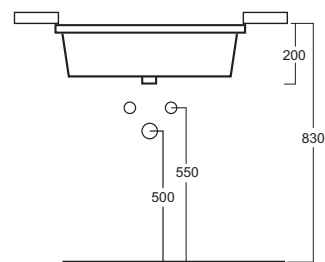

### Art. LVSOTOE-002

Lavabo One sottopiano cm.80x35  
One under plane washbasin cm.80x35

## wender 30x46

LAVABO SOTTOPIANO

UNDERCOUNTER WASHBASIN

### Art. LVWN11A

Lavabo Wender sottopiano cm.36x46  
Wender under plane washbasin cm.36x46

wender 40x58

LAVABO SOTTOPIANO

UNDERCOUNTER WASHBASIN

**Art. LWN-99**

Lavabo Wender sottopiano cm.40x58

Wender under plane washbasin cm.40x58