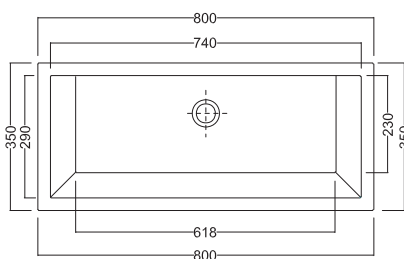

one 80

LAVABO SOTTOPIANO

UNDERCOUNTER WASHBASIN

Art. LVSOTOE-002

Lavabo One sottopiano cm.80x35
One under plane washbasin cm.80x35

wender 30x46

LAVABO SOTTOPIANO

UNDERCOUNTER WASHBASIN