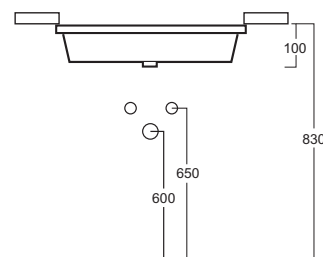

Art. LVWN11A

Lavabo Wender sottopiano cm.36x46
Wender under plane washbasin cm.36x46