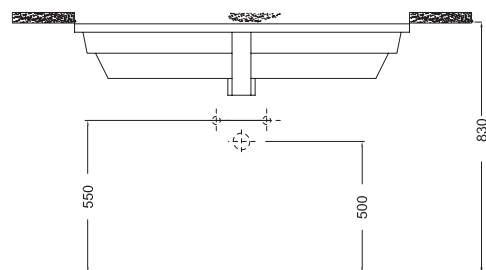

one 80

LAVABO SOTTOPIANO

UNDERCOUNTER WASHBASIN

Art. LVSOTOE-002

Lavabo One sottopiano cm.80x35
One under plane washbasin cm.80x35

wender 30x46

LAVABO SOTTOPIANO

UNDERCOUNTER WASHBASIN