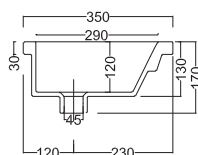

one 80

LAVABO SOTTOPIANO

UNDERCOUNTER WASHBASIN

Art. LVSOTOE-002

Lavabo One sottopiano cm.80x35
One under plane washbasin cm.80x35

wender 30x46

LAVABO SOTTOPIANO

UNDERCOUNTER WASHBASIN