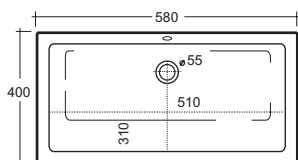

### Art. LVSOTOE-002

Lavabo One sottopiano cm.80x35  
One under plane washbasin cm.80x35

### Art. LVWN11A

Lavabo Wender sottopiano cm.36x46  
Wender under plane washbasin cm.36x46

wender 40x58

LAVABO SOTTOPIANO

UNDERCOUNTER WASHBASIN

**Art. LWN-99**

Lavabo Wender sottopiano cm.40x58

Wender under plane washbasin cm.40x58