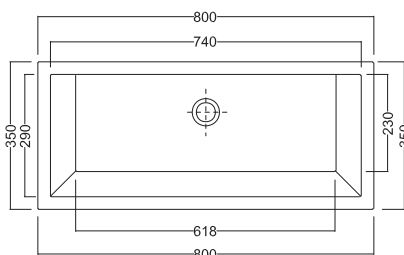

FITTED WASHBASIN

**Art. LVSPROE-001**

Lavabo One cm.65x35

One Washbasin cm.65x35

**one 80**

LAVABO INCASSO

FITTED WASHBASIN

**Art. LVSPROE-002**

Lavabo One cm.80x35

One Washbasin cm.80x35

lavabi sottopiano

lavabi sottopiano

elba

LAVABO SOTTOPIANO

UNDERCOUNTER WASHBASIN

Art. LVEL01A

Lavabo Elba sottopiano cm.58  
Elba under plane washbasin cm.58

one 65

LAVABO SOTTOPIANO

UNDERCOUNTER WASHBASIN

Art. LVSOT0E01A

Lavabo One sottopiano cm.65x35  
One under plane washbasin cm.65x35