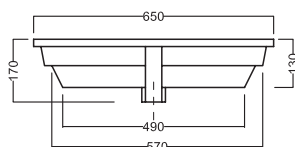

Lavabo One cm.80x35

One Washbasin cm.80x35

lavabi sottopiano

lavabi sottopiano

elba

LAVABO SOTTOPIANO

UNDERCOUNTER WASHBASIN

Art. LVEL01A

Lavabo Elba sottopiano cm.58  
Elba under plane washbasin cm.58

one 65

LAVABO SOTTOPIANO

UNDERCOUNTER WASHBASIN

Art. LVSOT0E01A

Lavabo One sottopiano cm.65x35  
One under plane washbasin cm.65x35