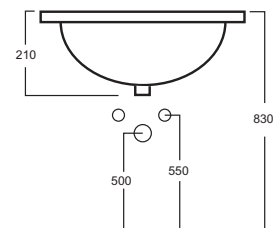

FITTED WASHBASIN

**Art. LVSPROE-001**

Lavabo One cm.65x35

One Washbasin cm.65x35

**one 80**

LAVABO INCASSO

FITTED WASHBASIN

**Art. LVSPROE-002**

Lavabo One cm.80x35

One Washbasin cm.80x35

lavabi sottopiano

lavabi sottopiano

elba

LAVABO SOTTOPIANO

UNDERCOUNTER WASHBASIN

Art. LVEL01A

Lavabo Elba sottopiano cm.58  
Elba under plane washbasin cm.58

one 65

LAVABO SOTTOPIANO

UNDERCOUNTER WASHBASIN

Art. LVSOT0E01A

Lavabo One sottopiano cm.65x35  
One under plane washbasin cm.65x35