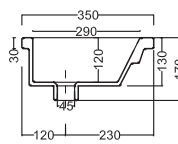

one 65

LAVABO INCASSO

FITTED WASHBASIN

Art. LVSPROE-001

Lavabo One cm.65x35

One Washbasin cm.65x35

one 80

LAVABO INCASSO

FITTED WASHBASIN