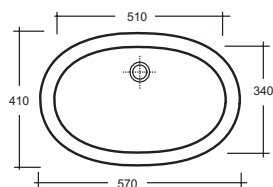

FITTED WASHBASIN

**Art. LVSPROE-001**

Lavabo One cm.65x35

One Washbasin cm.65x35

**one 80**

LAVABO INCASSO

FITTED WASHBASIN

**Art. LVSPROE-002**

Lavabo One cm.80x35

One Washbasin cm.80x35

lavabi sottopiano

lavabi sottopiano

elba

LAVABO SOTTOPIANO

UNDERCOUNTER WASHBASIN

Art. LVEL01A

Lavabo Elba sottopiano cm.58  
Elba under plane washbasin cm.58

one 65

LAVABO SOTTOPIANO

UNDERCOUNTER WASHBASIN

Art. LVSOT0E01A

Lavabo One sottopiano cm.65x35  
One under plane washbasin cm.65x35