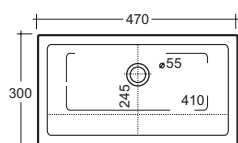

Art. LVWN11A

Lavabo Wender sottopiano cm.36x46
Wender under plane washbasin cm.36x46