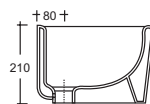

Lavabo One cm.80x35

One Washbasin cm.80x35

lavabi sottopiano

lavabi sottopiano

elba

LAVABO SOTTOPIANO

UNDERCOUNTER WASHBASIN

Art. LVEL01A

Lavabo Elba sottopiano cm.58  
Elba under plane washbasin cm.58

one 65

LAVABO SOTTOPIANO

UNDERCOUNTER WASHBASIN

Art. LVSOT0E01A

Lavabo One sottopiano cm.65x35  
One under plane washbasin cm.65x35