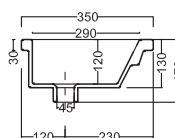

Lavabo One cm.80x35

One Washbasin cm.80x35

lavabi sottopiano

lavabi sottopiano

elba

LAVABO SOTTOPIANO

UNDERCOUNTER WASHBASIN

Art. LVEL01A

Lavabo Elba sottopiano cm.58  
Elba under plane washbasin cm.58

one 65

LAVABO SOTTOPIANO

UNDERCOUNTER WASHBASIN

Art. LVSOT0E01A

Lavabo One sottopiano cm.65x35  
One under plane washbasin cm.65x35