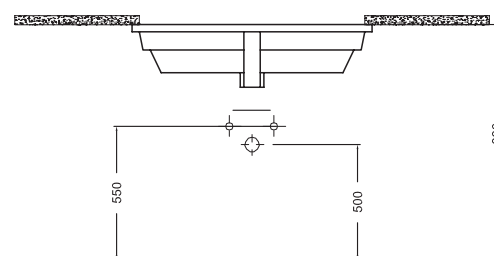

Lavabo One cm.80x35

One Washbasin cm.80x35

lavabi sottopiano

lavabi sottopiano

elba

LAVABO SOTTOPIANO

UNDERCOUNTER WASHBASIN

Art. LVEL01A

Lavabo Elba sottopiano cm.58  
Elba under plane washbasin cm.58

one 65

LAVABO SOTTOPIANO

UNDERCOUNTER WASHBASIN

Art. LVSOT0E01A

Lavabo One sottopiano cm.65x35  
One under plane washbasin cm.65x35