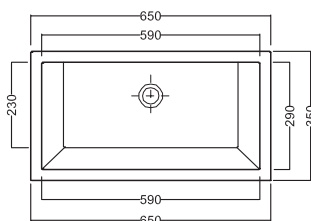

Lavabo One cm.80x35

One Washbasin cm.80x35

lavabi sottopiano

lavabi sottopiano

elba

LAVABO SOTTOPIANO

UNDERCOUNTER WASHBASIN

Art. LVEL01A

Lavabo Elba sottopiano cm.58  
Elba under plane washbasin cm.58

one 65

LAVABO SOTTOPIANO

UNDERCOUNTER WASHBASIN

Art. LVSOT0E01A

Lavabo One sottopiano cm.65x35  
One under plane washbasin cm.65x35