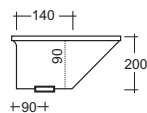

### Art. LVSOTOE-002

Lavabo One sottopiano cm.80x35  
One under plane washbasin cm.80x35

## wender 30x46

LAVABO SOTTOPIANO

UNDERCOUNTER WASHBASIN

### Art. LVWN11A

Lavabo Wender sottopiano cm.36x46  
Wender under plane washbasin cm.36x46

wender 40x58

LAVABO SOTTOPIANO

UNDERCOUNTER WASHBASIN

**Art. LWN-99**

Lavabo Wender sottopiano cm.40x58

Wender under plane washbasin cm.40x58