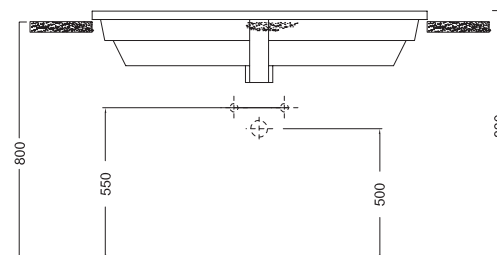

FITTED WASHBASIN

**Art. LVSPROE-001**

Lavabo One cm.65x35

One Washbasin cm.65x35

**one 80**

LAVABO INCASSO

FITTED WASHBASIN

**Art. LVSPROE-002**

Lavabo One cm.80x35

One Washbasin cm.80x35

lavabi sottopiano

lavabi sottopiano

elba

LAVABO SOTTOPIANO

UNDERCOUNTER WASHBASIN

Art. LVEL01A

Lavabo Elba sottopiano cm.58  
Elba under plane washbasin cm.58

one 65

LAVABO SOTTOPIANO

UNDERCOUNTER WASHBASIN

Art. LVSOT0E01A

Lavabo One sottopiano cm.65x35  
One under plane washbasin cm.65x35