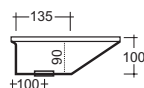

Art. LVWN11A

Lavabo Wender sottopiano cm.36x46
Wender under plane washbasin cm.36x46