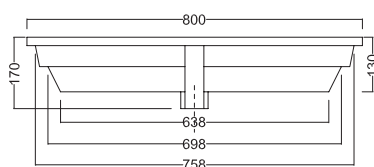

one 80

LAVABO SOTTOPIANO

UNDERCOUNTER WASHBASIN

Art. LVSOTOE-002

Lavabo One sottopiano cm.80x35
One under plane washbasin cm.80x35

wender 30x46

LAVABO SOTTOPIANO

UNDERCOUNTER WASHBASIN