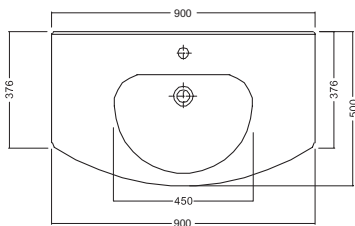

### Art. CSES-06A

Consolle Esedra cm. 120

Esedra console cm. 120

consolle luna

luna

### luna 75x50

LAVABO MONOFORO, INSTALLABILE  
SOSPESO, SU MOBILE O SU STAFFE

WALL HUNG SINGLE HOLE WASHBASIN,  
CAN BE INSTALLED ON FURNITURE  
OR ON BRACKETS

**Art. CSLU01A**

Consolle Luna cm.75x50  
Luna console cm.75x50

### luna 90x50

LAVABO MONOFORO, INSTALLABILE  
SOSPESO, SU MOBILE O SU STAFFE

WALL HUNG SINGLE HOLE WASHBASIN,  
CAN BE INSTALLED ON FURNITURE  
OR ON BRACKETS

**Art. CSLU02A**

Consolle Luna cm.90x50  
Luna console cm.90x50