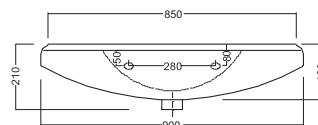

### luna 75x50

LAVABO MONOFORO, INSTALLABILE  
SOSPESO, SU MOBILE O SU STAFFE

WALL HUNG SINGLE HOLE WASHBASIN,  
CAN BE INSTALLED ON FURNITURE  
OR ON BRACKETS

**Art. CSLU01A**

Consolle Luna cm.75x50  
Luna console cm.75x50

### luna 90x50

LAVABO MONOFORO, INSTALLABILE  
SOSPESO, SU MOBILE O SU STAFFE

WALL HUNG SINGLE HOLE WASHBASIN,  
CAN BE INSTALLED ON FURNITURE  
OR ON BRACKETS

**Art. CSLU02A**

Consolle Luna cm.90x50  
Luna console cm.90x50