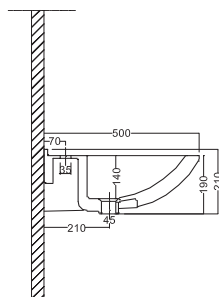

### luna 75x50

LAVABO MONOFORO, INSTALLABILE  
SOSPESO, SU MOBILE O SU STAFFE

WALL HUNG SINGLE HOLE WASHBASIN,  
CAN BE INSTALLED ON FURNITURE  
OR ON BRACKETS

**Art. CSLU01A**

Consolle Luna cm.75x50  
Luna console cm.75x50

### luna 90x50

LAVABO MONOFORO, INSTALLABILE  
SOSPESO, SU MOBILE O SU STAFFE

WALL HUNG SINGLE HOLE WASHBASIN,  
CAN BE INSTALLED ON FURNITURE  
OR ON BRACKETS

**Art. CSLU02A**

Consolle Luna cm.90x50  
Luna console cm.90x50