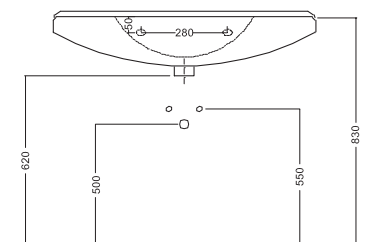

### Art. CSES-06A

Consolle Esedra cm. 120

Esedra console cm. 120

consolle luna

luna

### luna 75x50

LAVABO MONOFORO, INSTALLABILE  
SOSPESO, SU MOBILE O SU STAFFE

WALL HUNG SINGLE HOLE WASHBASIN,  
CAN BE INSTALLED ON FURNITURE  
OR ON BRACKETS

**Art. CSLU01A**

Consolle Luna cm.75x50  
Luna console cm.75x50

### luna 90x50

LAVABO MONOFORO, INSTALLABILE  
SOSPESO, SU MOBILE O SU STAFFE

WALL HUNG SINGLE HOLE WASHBASIN,  
CAN BE INSTALLED ON FURNITURE  
OR ON BRACKETS

**Art. CSLU02A**

Consolle Luna cm.90x50  
Luna console cm.90x50