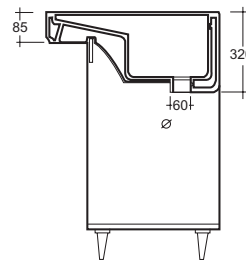

Art. LVBO01A

Lavapanni Bologna cm.61x46
Bologna Duty sink cm.61x46

Art. MOBLAVAP60x45

Mobile per lavapanni Bologna
Furniture for Bologna Duty sink