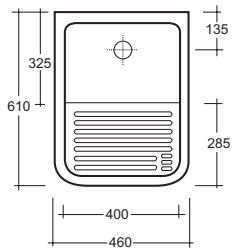

Art. LVBO01A

Lavapanni Bologna cm.61x46
Bologna Duty sink cm.61x46

Art. MOBLAVAP60x45

Mobile per lavapanni Bologna
Furniture for Bologna Duty sink