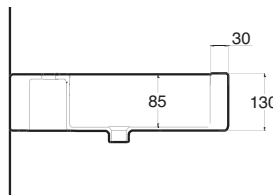

Art. LVBASQ

Lavabo Baby squeak appoggio cm.40x30
Baby squeak sit on washbasin cm.40x30

lavabo mini squeak appoggio

LAVABO MONOFORO INSTALLABILE SOSPESO
O AD APPOGGIO, POSSIBILITA' DI
RUBINETTO A PARETE

WALL HUNG OR LAID ON, SINGLE HOLE
WASHBASIN POSSIBILITY OF WALL TAP