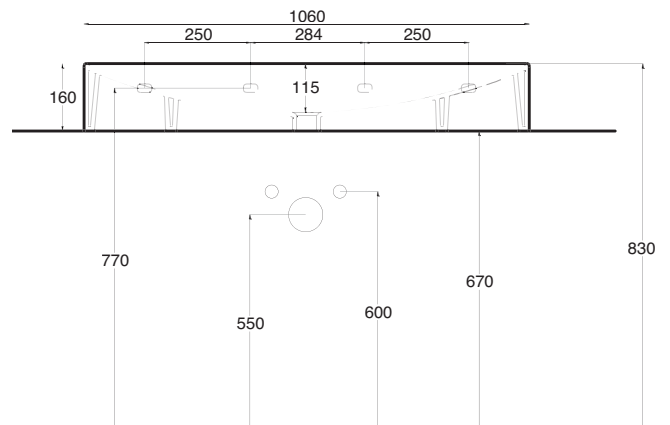

WALL HUNG OR SIT ON SINGLE HOLE
POSSIBILITY OF WALL TAP

Art. LUPOG-002
Lavabo Poing cm.50
Poing washbasin cm.50

lavabo poing 67

LAVABO MONOFORO, INSTALLABILE
SOSPESO, APPOGGIO, CON COLONNA O
SEMICOLONNA, POSSIBILITA' DI
RUBINETTO A PARETE

WALL HUNG OR SIT ON SINGLE HOLE
WASHBASIN WITH PEDESTAL OR
HALF PEDESTAL POSSIBILITY
OF WALL TAP

Art. LUPOG-001
Lavabo Poing cm.67
Poing washbasin cm.67

lavabo t-rex 106

LAVABO CM.106 INSTALLABILE SOSPESO
O AD APPOGGIO

WALL HUNG OR SIT ON WASHBASIN CM.106

Art. LVTRX
Lavabo T-rex
T-rex washbasin

lavabo r squeak

LAVABO MONOFORO, INSTALLABILE
SOSPESO O AD APPOGGIO,
POSSIBILITA' DI RUBINETTO A PARETE

WALL HUNG OR LAID ON, SINGLE HOLE
WASHBASIN POSSIBILITY OF WALL TAP