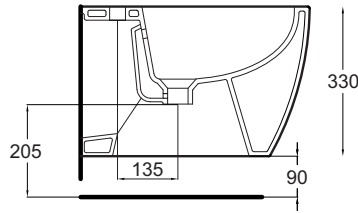

bidet poing

BIDET MONOFORO A TERRA

FREE STANDING SINGLE HOLE BIDET

Art. DTPOG-001

Bidet Poing terra cm.50
Poing floor bidet cm.50

wc poing sospeso

WC SOSPESO

WALL HUNG WC

Art. VCSPOG-001

Vaso Poing sospeso cm.50
Poing wall hung wc cm.50

bidet poing sospeso

BIDET SOSPESO MONOFORO

WALL HUNG SINGLE HOLE BIDET

Art. BDSPOG-001

Bidet Poing sospeso cm.50
Poing wall hung bidet cm.50