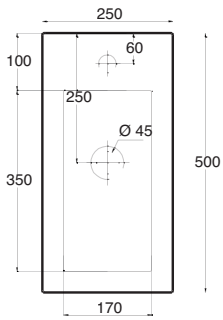

lavabo thin squeak

LAVABO MONOFORO INSTALLABILE IN
APPOGGIO O SOSPESO SU STAFFE

SINGLE HOLE WASHBASIN TO BE
INSTALLED LAID ON OR WALL HUNG BY
BRACKETS

Art. LVTHSQ

Lavabo Thin squeak appoggio cm.50x25
Thin squeak sit on washbasin cm.50x25