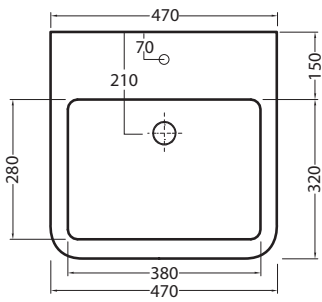

WALL HUNG OR SIT ON SINGLE HOLE
WASHBASIN WITH PEDESTAL OR
HALF PEDESTAL POSSIBILITY
OF WALL TAP

Art. LUPOG-001
Lavabo Poing cm.67
Poing washbasin cm.67

lavabo t-rex 106

LAVABO CM.106 INSTALLABILE SOSPESO
O AD APPOGGIO

WALL HUNG OR SIT ON WASHBASIN CM.106

Art. LVTRX
Lavabo T-rex
T-rex washbasin

lavabo r squeak

LAVABO MONOFORO, INSTALLABILE
SOSPESO O AD APPOGGIO,
POSSIBILITA' DI RUBINETTO A PARETE

WALL HUNG OR LAID ON, SINGLE HOLE
WASHBASIN POSSIBILITY OF WALL TAP