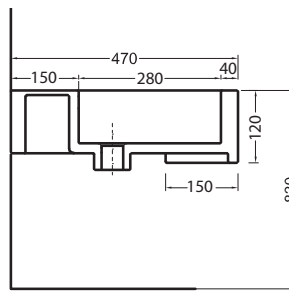

Art. LVRDSQS

Lavabo R squeak semincasso
R squeak semirecess washbasin

semicolonna poing

SEMICOLONNA

HALF PEDESTAL

colonna poing

COLONNA

PEDESTAL

Art. SMCPO-001

Semicolonna Poing
Poing half pedestal

Art. CLPOG-001

Colonna Poing
Poing pedestal