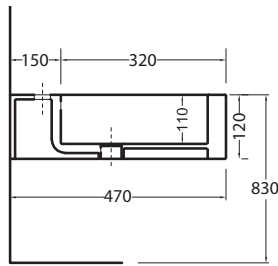

WALL HUNG OR SIT ON SINGLE HOLE
WASHBASIN WITH PEDESTAL OR
HALF PEDESTAL POSSIBILITY
OF WALL TAP

Art. LUPOG-001
Lavabo Poing cm.67
Poing washbasin cm.67

lavabo t-rex 106

LAVABO CM.106 INSTALLABILE SOSPESO
O AD APPOGGIO

WALL HUNG OR SIT ON WASHBASIN CM.106

Art. LVTRX
Lavabo T-rex
T-rex washbasin

lavabo r squeak

LAVABO MONOFORO, INSTALLABILE
SOSPESO O AD APPOGGIO,
POSSIBILITA' DI RUBINETTO A PARETE

WALL HUNG OR LAID ON, SINGLE HOLE
WASHBASIN POSSIBILITY OF WALL TAP

Art. LVRDSQ

Lavabo R squeak
R squeak washbasin

lavabo r squeak semincasso

LAVABO SEMINCASSO MONOFORO, INSTALLABILE SOSPESO O SU
PIANO, POSSIBILITA' DI RUBINETTO A PARETE

WALL HUNG OR SEMI FITTED SINGLE HOLE WASHBASIN
POSSIBILITY OF WALL TAP