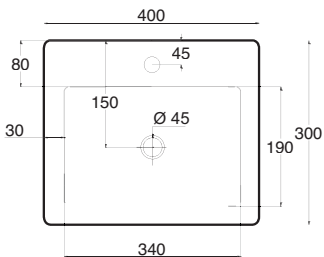

Art. LVBASQ

Lavabo Baby squeak appoggio cm.40x30
Baby squeak sit on washbasin cm.40x30

lavabo mini squeak appoggio

LAVABO MONOFORO INSTALLABILE SOSPESO
O AD APPOGGIO, POSSIBILITA' DI
RUBINETTO A PARETE

WALL HUNG OR LAID ON, SINGLE HOLE
WASHBASIN POSSIBILITY OF WALL TAP