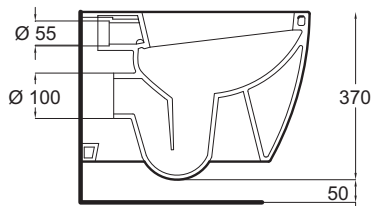

bidet poing

BIDET MONOFORO A TERRA

FREE STANDING SINGLE HOLE BIDET

Art. DTPOG-001

Bidet Poing terra cm.50
Poing floor bidet cm.50

wc poing sospeso

WC SOSPESO

WALL HUNG WC

Art. VCSPOG-001

Vaso Poing sospeso cm.50
Poing wall hung wc cm.50

bidet poing sospeso

BIDET SOSPESO MONOFORO

WALL HUNG SINGLE HOLE BIDET

Art. BDSPOG-001

Bidet Poing sospeso cm.50
Poing wall hung bidet cm.50