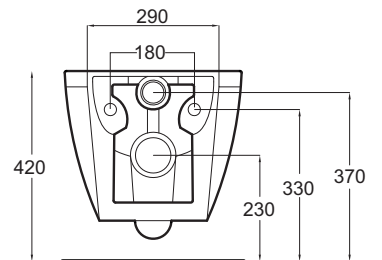

bidet poing

BIDET MONOFORO A TERRA

FREE STANDING SINGLE HOLE BIDET

Art. DTPOG-001

Bidet Poing terra cm.50
Poing floor bidet cm.50

wc poing sospeso

WC SOSPESO

WALL HUNG WC

Art. VCSPOG-001

Vaso Poing sospeso cm.50
Poing wall hung wc cm.50

bidet poing sospeso

BIDET SOSPESO MONOFORO

WALL HUNG SINGLE HOLE BIDET

Art. BDSPOG-001

Bidet Poing sospeso cm.50
Poing wall hung bidet cm.50