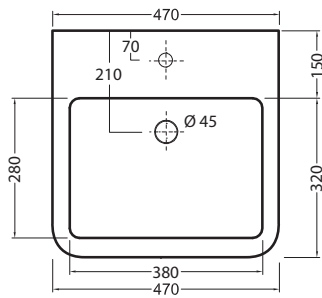

WALL HUNG OR SIT ON SINGLE HOLE
WASHBASIN WITH PEDESTAL OR
HALF PEDESTAL POSSIBILITY
OF WALL TAP

Art. LUPOG-001
Lavabo Poing cm.67
Poing washbasin cm.67

lavabo t-rex 106

LAVABO CM.106 INSTALLABILE SOSPESO
O AD APPOGGIO

WALL HUNG OR SIT ON WASHBASIN CM.106

Art. LVTRX
Lavabo T-rex
T-rex washbasin

lavabo r squeak

LAVABO MONOFORO, INSTALLABILE
SOSPESO O AD APPOGGIO,
POSSIBILITA' DI RUBINETTO A PARETE

WALL HUNG OR LAID ON, SINGLE HOLE
WASHBASIN POSSIBILITY OF WALL TAP

Art. LVRDSQ

Lavabo R squeak
R squeak washbasin

lavabo r squeak semincasso

LAVABO SEMINCASSO MONOFORO, INSTALLABILE SOSPESO O SU
PIANO, POSSIBILITA' DI RUBINETTO A PARETE

WALL HUNG OR SEMI FITTED SINGLE HOLE WASHBASIN
POSSIBILITY OF WALL TAP