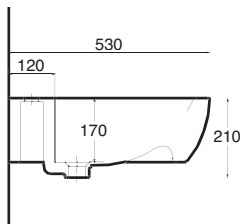

WALL HUNG OR SEMI FITTED SINGLE HOLE WASHBASIN
POSSIBILITY OF WALL TAP

Art. LVSQ-002

Lavabo Squeak semincasso cm.47x47
Squeak semi inset washbasin cm.47x47

lavabo poing 50

LAVABO MONOFORO, INSTALLABILE
SOSPESO O IN APPOGGIO, POSSIBILITA' DI
RUBINETTO A PARETE

WALL HUNG OR SIT ON SINGLE HOLE
POSSIBILITY OF WALL TAP

Art. LUPOG-002
Lavabo Poing cm.50
Poing washbasin cm.50

lavabo poing 67

LAVABO MONOFORO, INSTALLABILE
SOSPESO, APPOGGIO, CON COLONNA O
SEMICOLONNA, POSSIBILITA' DI
RUBINETTO A PARETE

WALL HUNG OR SIT ON SINGLE HOLE
WASHBASIN WITH PEDESTAL OR
HALF PEDESTAL POSSIBILITY
OF WALL TAP

Art. LUPOG-001
Lavabo Poing cm.67
Poing washbasin cm.67

lavabo t-rex 106

LAVABO CM.106 INSTALLABILE SOSPESO
O AD APPOGGIO