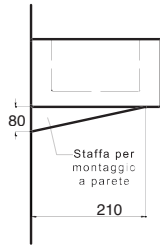

lavabo thin squeak

LAVABO MONOFORO INSTALLABILE IN
APPOGGIO O SOSPESO SU STAFFE

SINGLE HOLE WASHBASIN TO BE
INSTALLED LAID ON OR WALL HUNG BY
BRACKETS

Art. LVTHSQ

Lavabo Thin squeak appoggio cm.50x25
Thin squeak sit on washbasin cm.50x25