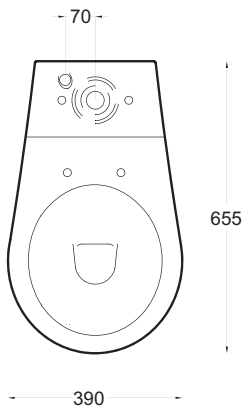

wc monoblocco poing

VASO MONOBLOCCO SCARICO PARETE, TRASFORMABILE IN SCARICO TERRA TRAMITE CURVA TECNICA. CASSETTA MONOLITICA, E IN OPZIONE: MECCANISMO DI SCARICO GEBERIT DUAL FLUSH

CLOSE COUPLED WC HORIZONTAL OUTLET CONVERTIBLE VERTICAL OUTLET USING A PIPE ELBOW. MONILITHIC CISTERN, AND OPTIONAL GEBERIT DUAL FLUSH SYSTEM

Art. MBLPOG-001

Vaso monoblocco Poing
Poing monobloc wc

Art. CASMBLPOG-001

Cassetta monoblocco Poing
Poing monobloc cistern

wc monoblocco poing light