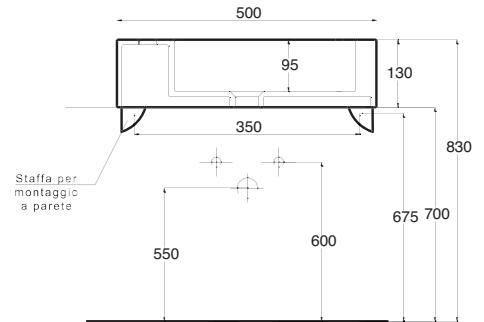

lavabo thin squeak

LAVABO MONOFORO INSTALLABILE IN
APPOGGIO O SOSPESO SU STAFFE

SINGLE HOLE WASHBASIN TO BE
INSTALLED LAID ON OR WALL HUNG BY
BRACKETS

Art. LVTHSQ

Lavabo Thin squeak appoggio cm.50x25
Thin squeak sit on washbasin cm.50x25