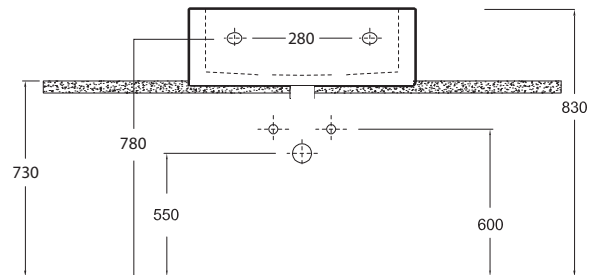

WALL HUNG OR SIT ON SINGLE HOLE
WASHBASIN WITH PEDESTAL OR
HALF PEDESTAL POSSIBILITY
OF WALL TAP

Art. LUPOG-001
Lavabo Poing cm.67
Poing washbasin cm.67

lavabo t-rex 106

LAVABO CM.106 INSTALLABILE SOSPESO
O AD APPOGGIO

WALL HUNG OR SIT ON WASHBASIN CM.106

Art. LVTRX
Lavabo T-rex
T-rex washbasin

lavabo r squeak

LAVABO MONOFORO, INSTALLABILE
SOSPESO O AD APPOGGIO,
POSSIBILITA' DI RUBINETTO A PARETE

WALL HUNG OR LAID ON, SINGLE HOLE
WASHBASIN POSSIBILITY OF WALL TAP

Art. LVRDSQ

Lavabo R squeak
R squeak washbasin

lavabo r squeak semincasso

LAVABO SEMINCASSO MONOFORO, INSTALLABILE SOSPESO O SU
PIANO, POSSIBILITA' DI RUBINETTO A PARETE

WALL HUNG OR SEMI FITTED SINGLE HOLE WASHBASIN
POSSIBILITY OF WALL TAP