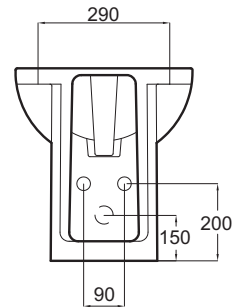

Art. DTPOG-001

Bidet Poing terra cm.50
Poing floor bidet cm.50

wc poing sospeso

WC SOSPESO

WALL HUNG WC