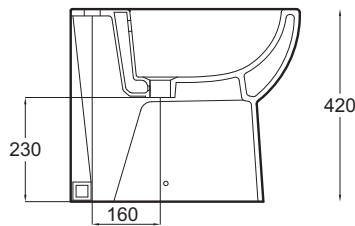

Art. DTPOG-001

Bidet Poing terra cm.50
Poing floor bidet cm.50

wc poing sospeso

WC SOSPESO

WALL HUNG WC