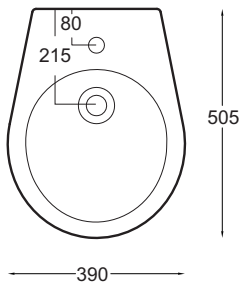

lavabo

POING 50 67

poing 67

wc poing

VASO CON SCARICO A PARETE
TRASFORMABILE A PAVIMENTO
TRAMITE CURVA TECNICA

FREE STANDING WC WITH WALL TRAP
CHANGEABLE INTO FLOOR TRAP
BY TECHNICAL BEND

Art. WCTP-004

Vaso Poing terra cm.50
Poing floor wc cm.50

bidet poing

BIDET MONOFORO A TERRA

FREE STANDING SINGLE HOLE BIDET

Art. DTPOG-001

Bidet Poing terra cm.50
Poing floor bidet cm.50

wc poing sospeso

WC SOSPESO

WALL HUNG WC

Art. VCSPOG-001

Vaso Poing sospeso cm.50
Poing wall hung wc cm.50

bidet poing sospeso

BIDET SOSPESO MONOFORO

WALL HUNG SINGLE HOLE BIDET

Art. BDSPOG-001

Bidet Poing sospeso cm.50
Poing wall hung bidet cm.50