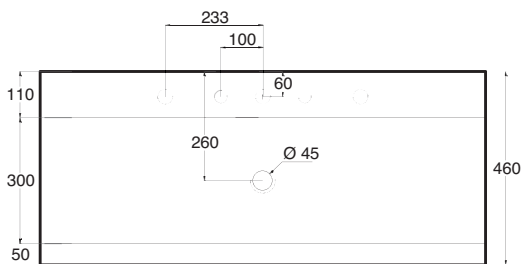

Art. LVTRX
Lavabo T-rex
T-rex washbasin