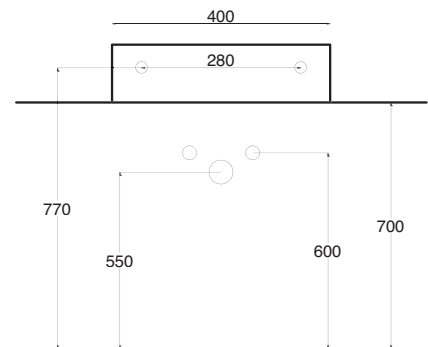

Art. LVBASQ

Lavabo Baby squeak appoggio cm.40x30
Baby squeak sit on washbasin cm.40x30

lavabo mini squeak appoggio

LAVABO MONOFORO INSTALLABILE SOSPESO
O AD APPOGGIO, POSSIBILITA' DI
RUBINETTO A PARETE

WALL HUNG OR LAID ON, SINGLE HOLE
WASHBASIN POSSIBILITY OF WALL TAP