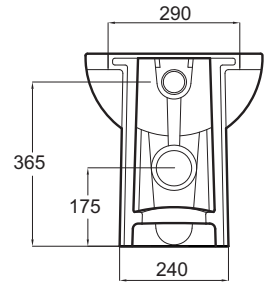

lavabo

POING 50 67

poing 67

wc poing

VASO CON SCARICO A PARETE
TRASFORMABILE A PAVIMENTO
TRAMITE CURVA TECNICA

FREE STANDING WC WITH WALL TRAP
CHANGEABLE INTO FLOOR TRAP
BY TECHNICAL BEND

Art. WCTP-004

Vaso Poing terra cm.50
Poing floor wc cm.50