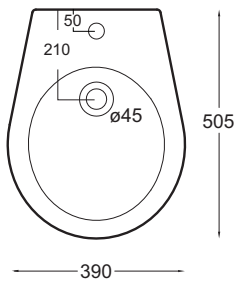

lavabo

POING 50 67

poing 67

wc poing

VASO CON SCARICO A PARETE
TRASFORMABILE A PAVIMENTO
TRAMITE CURVA TECNICA

FREE STANDING WC WITH WALL TRAP
CHANGEABLE INTO FLOOR TRAP
BY TECHNICAL BEND

Art. WCTP-004

Vaso Poing terra cm.50
Poing floor wc cm.50

bidet poing

BIDET MONOFORO A TERRA

FREE STANDING SINGLE HOLE BIDET

Art. DTPOG-001

Bidet Poing terra cm.50
Poing floor bidet cm.50

wc poing sospeso

WC SOSPESO

WALL HUNG WC