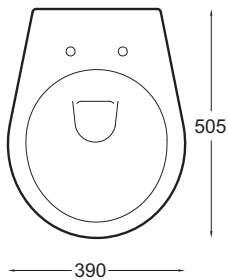

lavabo

POING 50 67

poing 67

wc poing

VASO CON SCARICO A PARETE
TRASFORMABILE A PAVIMENTO
TRAMITE CURVA TECNICA

FREE STANDING WC WITH WALL TRAP
CHANGEABLE INTO FLOOR TRAP
BY TECHNICAL BEND

Art. WCTP-004

Vaso Poing terra cm.50
Poing floor wc cm.50

bidet poing

BIDET MONOFORO A TERRA

FREE STANDING SINGLE HOLE BIDET

Art. DTPOG-001

Bidet Poing terra cm.50
Poing floor bidet cm.50

wc poing sospeso

WC SOSPESO

WALL HUNG WC

Art. VCSPOG-001

Vaso Poing sospeso cm.50
Poing wall hung wc cm.50

bidet poing sospeso

BIDET SOSPESO MONOFORO

WALL HUNG SINGLE HOLE BIDET

Art. BDSPOG-001

Bidet Poing sospeso cm.50
Poing wall hung bidet cm.50