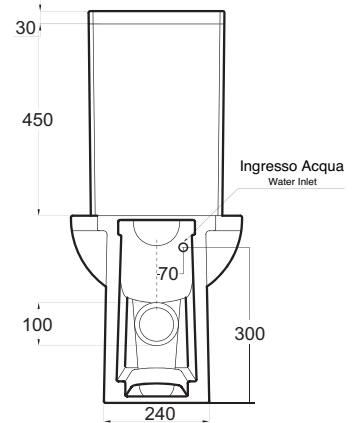

lavabo

POING 50 67

poing 67

wc poing

VASO CON SCARICO A PARETE
TRASFORMABILE A PAVIMENTO
TRAMITE CURVA TECNICA

FREE STANDING WC WITH WALL TRAP
CHANGEABLE INTO FLOOR TRAP
BY TECHNICAL BEND

Art. WCTP-004

Vaso Poing terra cm.50
Poing floor wc cm.50

bidet poing

BIDET MONOFORO A TERRA

FREE STANDING SINGLE HOLE BIDET

Art. DTPOG-001

Bidet Poing terra cm.50
Poing floor bidet cm.50

wc poing sospeso

WC SOSPESO

WALL HUNG WC

Art. VCSPOG-001

Vaso Poing sospeso cm.50
Poing wall hung wc cm.50

bidet poing sospeso

BIDET SOSPESO MONOFORO

WALL HUNG SINGLE HOLE BIDET

Art. BDSPOG-001

Bidet Poing sospeso cm.50
Poing wall hung bidet cm.50

wc monoblocco poing

VASO MONOBLOCCO SCARICO PARETE, TRASFORMABILE IN SCARICO TERRA TRAMITE CURVA TECNICA. CASSETTA MONOLITICA, E IN OPZIONE: MECCANISMO DI SCARICO GEBERIT DUAL FLUSH

CLOSE COUPLED WC HORIZONTAL OUTLET CONVERTIBLE VERTICAL OUTLET USING A PIPE ELBOW. MONILITHIC CISTERN, AND OPTIONAL GEBERIT DUAL FLUSH SYSTEM