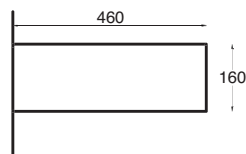

Art. LVTRX
Lavabo T-rex
T-rex washbasin