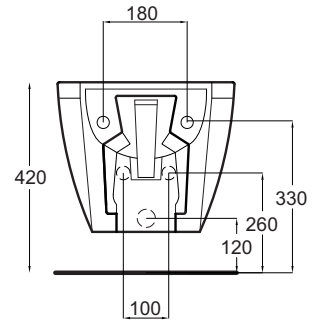

lavabo

POING 50 67

poing 67

wc poing

VASO CON SCARICO A PARETE
TRASFORMABILE A PAVIMENTO
TRAMITE CURVA TECNICA

FREE STANDING WC WITH WALL TRAP
CHANGEABLE INTO FLOOR TRAP
BY TECHNICAL BEND

Art. WCTP-004

Vaso Poing terra cm.50
Poing floor wc cm.50

bidet poing

BIDET MONOFORO A TERRA

FREE STANDING SINGLE HOLE BIDET

Art. DTPOG-001

Bidet Poing terra cm.50
Poing floor bidet cm.50

wc poing sospeso

WC SOSPESO

WALL HUNG WC

Art. VCSPOG-001

Vaso Poing sospeso cm.50
Poing wall hung wc cm.50

bidet poing sospeso

BIDET SOSPESO MONOFORO

WALL HUNG SINGLE HOLE BIDET

Art. BDSPOG-001

Bidet Poing sospeso cm.50
Poing wall hung bidet cm.50