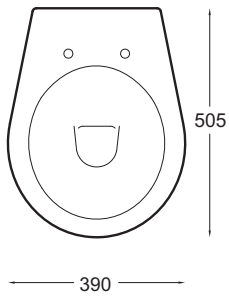

lavabo

POING 50 67

poing 67

wc poing

VASO CON SCARICO A PARETE
TRASFORMABILE A PAVIMENTO
TRAMITE CURVA TECNICA

FREE STANDING WC WITH WALL TRAP
CHANGEABLE INTO FLOOR TRAP
BY TECHNICAL BEND

Art. WCTP-004

Vaso Poing terra cm.50
Poing floor wc cm.50