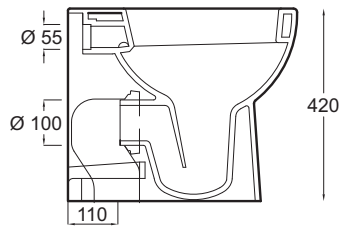

lavabo

POING 50 67

poing 67

wc poing

VASO CON SCARICO A PARETE
TRASFORMABILE A PAVIMENTO
TRAMITE CURVA TECNICA

FREE STANDING WC WITH WALL TRAP
CHANGEABLE INTO FLOOR TRAP
BY TECHNICAL BEND

Art. WCTP-004

Vaso Poing terra cm.50
Poing floor wc cm.50