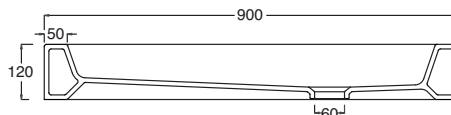

Art. PDCR-02A

Piatto doccia Corner cm.90

Corner shower tray cm.90