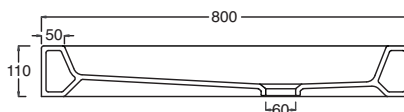

Art. PDCR-01A

Piatto doccia Corner cm.80

Corner shower tray cm.80

corner 90

PIATTO DOCCIA ANGOLARE CON 2 LATI NON SMALTATI INSTALLABILE AD APPOGGIO

CORNER SHOWER TRAY , NOT GLAZED ON 2 SIDES, TO BE INSTALLED LAID ON