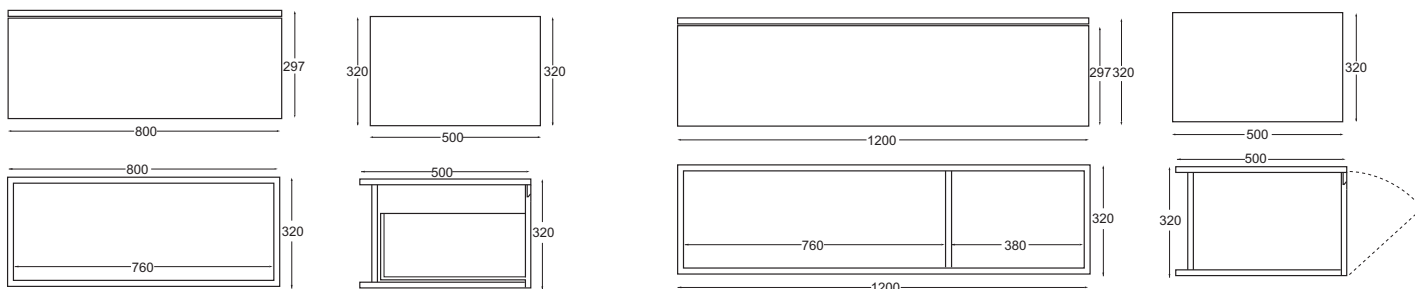

mobile pensile

MOBILE PENSILE CM. 80

HANGING FURNITURE CM. 80

MOBILE PENSILE CM. 120

HANGING FURNITURE CM. 120

Art. MP-80 + Codice colore
Mobile pensile cm. 80
Hanging furniture cm. 80

Art. MP-120 + Codice colore
Mobile pensile cm. 120
Hanging furniture cm. 120