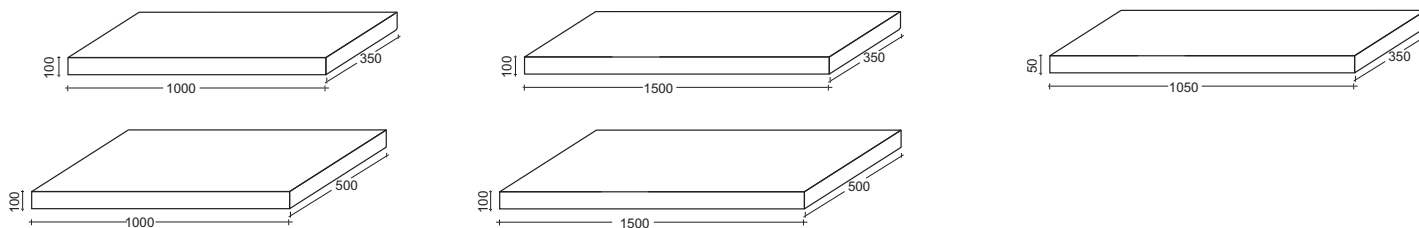

mensola sospesa

MENSOLA SOSPESA

WALLHUNG SHELF

Art. ME100-35 + Codice colore
Mensola sospesa cm. 100xp35h10 completa
di staffe per fissaggio a muro
Wallhung shelf cm. 100xp35h10 complete of brackets

Art. ME150-35 + Codice colore
Mensola sospesa cm. 150xp35h10 completa
di staffe per fissaggio a muro
Wallhung shelf cm. 150xp35h10 complete of brackets

Art. ME100-50 + Codice colore
Mensola sospesa cm. 100xp50h10 completa
di staffe per fissaggio a muro
Wallhung shelf cm. 100xp50h10 complete of bracket

Art. ME150-50 + Codice colore
Mensola sospesa cm. 150xp50h10 completa
di staffe per fissaggio a muro
Wallhung shelf cm. 150xp50h10 complete of brackets

Art. ME100x35h5 + Codice colore
Mensola sospesa cm. 100x35h5 completa
di staffe per fissaggio a muro
Wallhung shelf cm. 100x35h5 complete of brackets