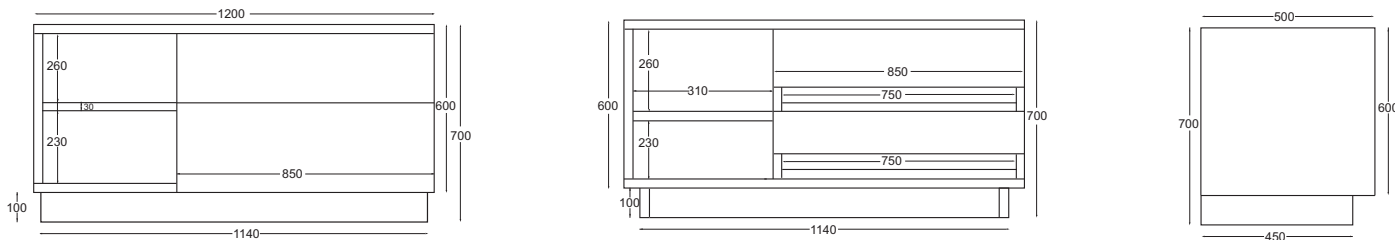

ISLE FURNITURE CM. 120xP50xH68

**Art. MI-50 + Codice colore**  
 Mobile Isola cm. 120xp50xh68  
 Isle furniture cm. 120xp50xh68

mobile pensile

MOBILE PENSILE CM. 80

HANGING FURNITURE CM. 80

MOBILE PENSILE CM. 120