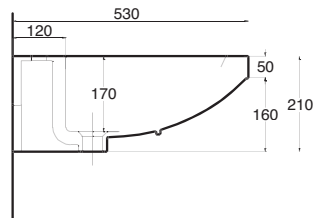

lavabo mix

LAVABO MONOFORO, INSTALLABILE
SOSPESO CON COLONNA O SEMICOLONNA

WALL HUNG SINGLE HOLE WASHBASIN WITH
PEDESTAL OR HALF PEDESTAL

Art. LVMIX-001

Lavabo sospeso Mix cm.64
Hanging washbasin Mix cm.64