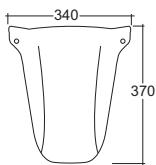

lavabo mix

LAVABO MONOFORO, INSTALLABILE
SOSPESO CON COLONNA O SEMICOLONNA

WALL HUNG SINGLE HOLE WASHBASIN WITH
PEDESTAL OR HALF PEDESTAL

Art. LVMIX-001

Lavabo sospeso Mix cm.64
Hanging washbasin Mix cm.64

colonna mix

COLONNA

PEDESTAL

Art. CLMIX-001

Colonna Mix
Mix pedestal

semicolonna mix

SEMICOLONNA

HALF PEDESTAL