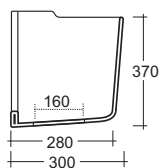

Art. SMCMIX-001

Semicolonna Mix
Mix half pedestal