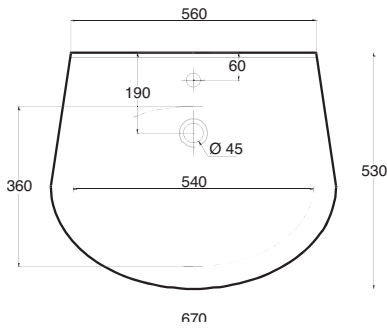

lavabo mix

LAVABO MONOFORO, INSTALLABILE
SOSPESO CON COLONNA O SEMICOLONNA

WALL HUNG SINGLE HOLE WASHBASIN WITH
PEDESTAL OR HALF PEDESTAL

Art. LVMIX-001

Lavabo sospeso Mix cm.64
Hanging washbasin Mix cm.64