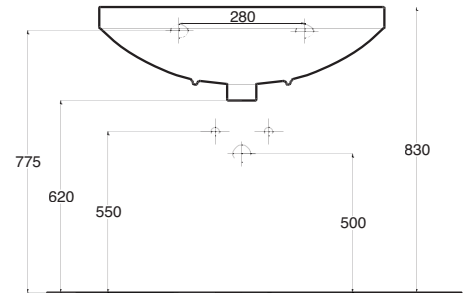

lavabo mix

LAVABO MONOFORO, INSTALLABILE
SOSPESO CON COLONNA O SEMICOLONNA

WALL HUNG SINGLE HOLE WASHBASIN WITH
PEDESTAL OR HALF PEDESTAL

Art. LVMIX-001

Lavabo sospeso Mix cm.64
Hanging washbasin Mix cm.64