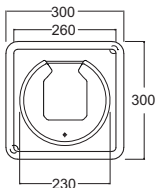

WALL HUNG SINGLE HOLE WASHBASIN
WITH PEDESTAL

Art. LVMYF-001

Lavabo Mayfair cm.72
Mayfair washbasin cm.72

colonna mayfair

COLONNA

PEDESTAL

Art. CLMYF-001

Colonna Mayfair
Mayfair pedestal