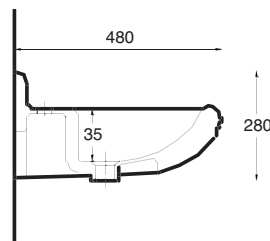

Art. CSTR-01

Consolle Trevi cm.105
Trevi console cm.105

Art. SSGCM-35

Staffa per consolle Trevi cm.35 adibita a porta asciugamani
Bracket for Trevi console cm.35 with towel holder