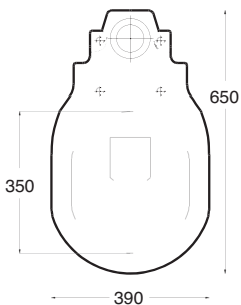

Art. MBLMYF-001

Vaso monoblocco scarico terra Mayfair
Mayfair close coupled wc

Art. MBLMYFP-001

Vaso monoblocco scarico parete Mayfair
Mayfair close coupled vertical outlet wc

Art. CMBLMYF-001

Cassetta monoblocco Mayfair
Mayfair close coupled cistern