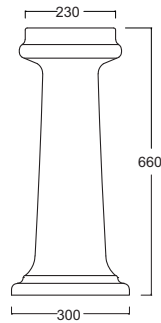

Vaso monoblocco scarico parete Mayfair
Mayfair close coupled vertical outlet wc

Art. CMBLMYF-001

Cassetta monoblocco Mayfair
Mayfair close coupled cistern

lavabo mayfair

LAVABO MONOFORO, INSTALLABILE SOSPEO
O CON COLONNA

WALL HUNG SINGLE HOLE WASHBASIN
WITH PEDESTAL

Art. LVMYF-001

Lavabo Mayfair cm.72
Mayfair washbasin cm.72

colonna mayfair

COLONNA

PEDESTAL

Art. CLMYF-001

Colonna Mayfair
Mayfair pedestal