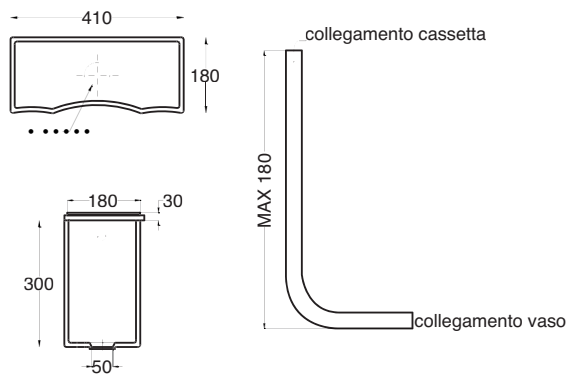

Art. CALMYF-001

Cassetta di scarico alta Mayfair
Mayfair high level cistern