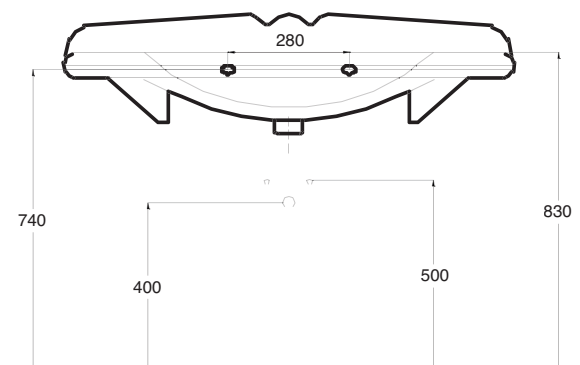

consolle trevi

LAVABO MONOFORO CON AMPIO PIANO MULTIFUNZIONALE,
INSTALLABILE SOSPEO O SU STAFFE

SINGLE HOLE WASHBASIN, WITH A LARGE MULTIFUNCTION
COUNTER CAN BE INSTALLED WALL-HUNG OR ON FIXING
BRACKETS