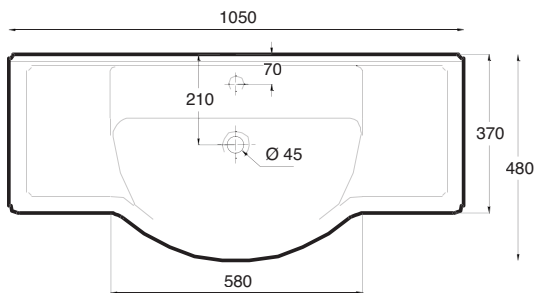

consolle trevi

LAVABO MONOFORO CON AMPIO PIANO MULTIFUNZIONALE,
INSTALLABILE SOSPEO O SU STAFFE

SINGLE HOLE WASHBASIN, WITH A LARGE MULTIFUNCTION
COUNTER CAN BE INSTALLED WALL-HUNG OR ON FIXING
BRACKETS