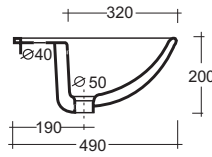

Art. LVBN-02

Lavabo Ben semincasso cm.65
Ben semi fitted washbasin cm.65

mini squeak

LAVABO SEMINCASSO

SEMI FITTED WASHBASIN