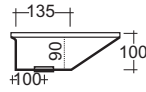

wender 30x46

LAVABO SOTTOPIANO

UNDERCOUNTER WASHBASIN

Art. LVWN11A

Lavabo Wender sottopiano cm.30x46
Wender under plane washbasin cm.30x46

wender 40x58

LAVABO SOTTOPIANO

UNDERCOUNTER WASHBASIN