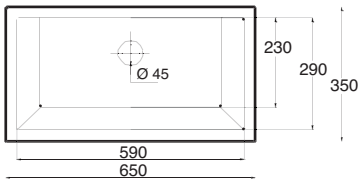

Art. LVSOT0E01A

Lavabo One sottopiano cm.65x35
One under plane washbasin cm.65x35

one 80

LAVABO SOTTOPIANO

UNDERCOUNTER WASHBASIN