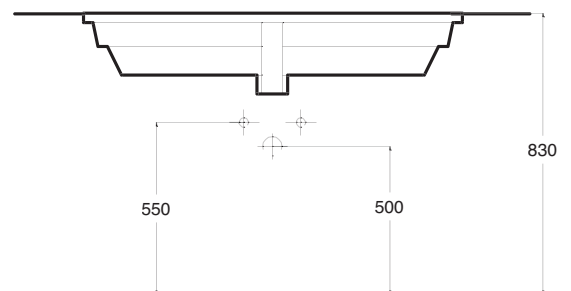

LAVABO SOTTOPIANO

UNDERCOUNTER WASHBASIN

**Art. LVSOT0E01A**

Lavabo One sottopiano cm.65x35  
One under plane washbasin cm.65x35

**one 80**

LAVABO SOTTOPIANO

UNDERCOUNTER WASHBASIN

**Art. LVSOT0E-002**