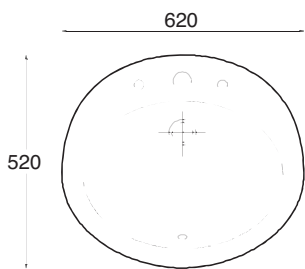

Art. LVCP01

Lavabo Capri incasso cm.61
Capri bowl sink cm.61

one 65

LAVABO INCASSO

FITTED WASHBASIN