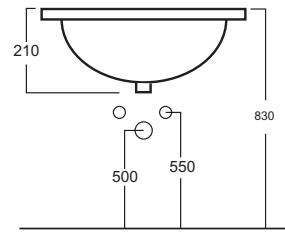

**one 80**

LAVABO INCASSO

FITTED WASHBASIN

**Art. LVSPROE-002**

Lavabo One cm.80x35  
One Washbasin cm.80x35

**Art. LVEL01A**

Lavabo Elba sottopiano cm.58  
Elba under plane washbasin cm.58

**one 65**

LAVABO SOTTOPIANO

UNDERCOUNTER WASHBASIN

**Art. LVSOT0E01A**

Lavabo One sottopiano cm.65x35  
One under plane washbasin cm.65x35

**one 80**

LAVABO SOTTOPIANO

UNDERCOUNTER WASHBASIN

**Art. LVSOT0E-002**