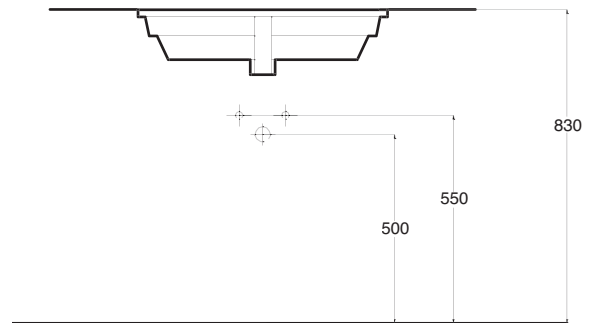

Art. LVSOT0E01A

Lavabo One sottopiano cm.65x35
One under plane washbasin cm.65x35

one 80

LAVABO SOTTOPIANO

UNDERCOUNTER WASHBASIN