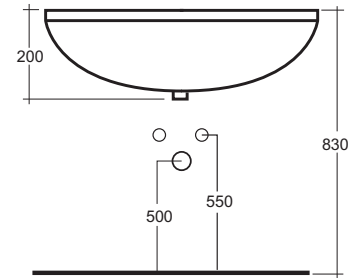

Art. LVBN-02

Lavabo Ben semincasso cm.65
Ben semi fitted washbasin cm.65

mini squeak

LAVABO SEMINCASSO

SEMI FITTED WASHBASIN