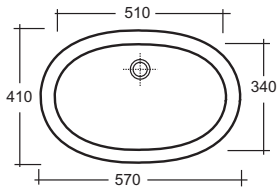

**one 80**

LAVABO INCASSO

FITTED WASHBASIN

**Art. LVSPROE-002**

Lavabo One cm.80x35  
One Washbasin cm.80x35

**Art. LVEL01A**

Lavabo Elba sottopiano cm.58  
Elba under plane washbasin cm.58

**one 65**

LAVABO SOTTOPIANO

UNDERCOUNTER WASHBASIN

**Art. LVSOT0E01A**

Lavabo One sottopiano cm.65x35  
One under plane washbasin cm.65x35

**one 80**

LAVABO SOTTOPIANO

UNDERCOUNTER WASHBASIN

**Art. LVSOT0E-002**