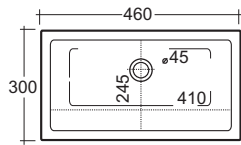

wender 30x46

LAVABO SOTTOPIANO

UNDERCOUNTER WASHBASIN

Art. LVWN11A

Lavabo Wender sottopiano cm.30x46
Wender under plane washbasin cm.30x46

wender 40x58

LAVABO SOTTOPIANO

UNDERCOUNTER WASHBASIN