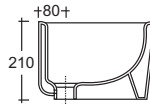

FITTED WASHBASIN

**Art. LVCP01**

Lavabo Capri incasso cm.61  
Capri bowl sink cm.61

**one 65**

LAVABO INCASSO

FITTED WASHBASIN

**Art. LVSPROE-001**

Lavabo One cm.65x35  
One Washbasin cm.65x35

**one 80**

LAVABO INCASSO

FITTED WASHBASIN

**Art. LVSPROE-002**

Lavabo One cm.80x35  
One Washbasin cm.80x35

**Art. LVEL01A**

Lavabo Elba sottopiano cm.58  
Elba under plane washbasin cm.58

**one 65**

LAVABO SOTTOPIANO

UNDERCOUNTER WASHBASIN

**Art. LVSOT0E01A**

Lavabo One sottopiano cm.65x35  
One under plane washbasin cm.65x35

**one 80**

LAVABO SOTTOPIANO

UNDERCOUNTER WASHBASIN

**Art. LVSOT0E-002**