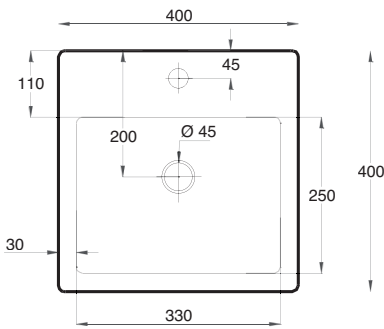

Art. LVMSQSC

Lavabo Mini squeak semincasso cm.40x40
Mini squeak semi fitted washbasin cm.40x40

squeak

LAVABO SEMINCASSO

SEMI FITTED WASHBASIN