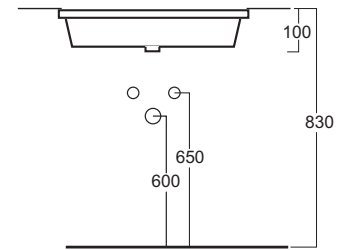

wender 30x46

LAVABO SOTTOPIANO

UNDERCOUNTER WASHBASIN

Art. LVWN11A

Lavabo Wender sottopiano cm.30x46
Wender under plane washbasin cm.30x46

wender 40x58

LAVABO SOTTOPIANO

UNDERCOUNTER WASHBASIN