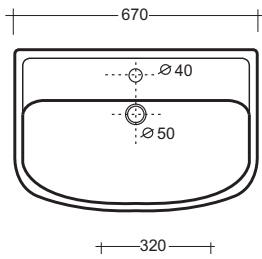

## wender 40x58

LAVABO SOTTOPIANO

UNDERCOUNTER WASHBASIN

### Art. LVWN-99

Lavabo Wender sottopiano cm.40x58  
Wender under plane washbasin cm.40x58

**Art. LVBN-02**

Lavabo Ben semincasso cm.65  
Ben semi fitted washbasin cm.65