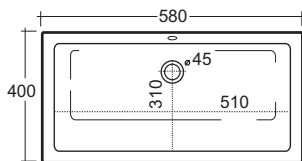

Art. LVWN-99

Lavabo Wender sottopiano cm.40x58
Wender under plane washbasin cm.40x58