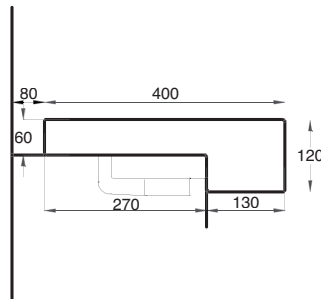

Art. LVMSQSC

Lavabo Mini squeak semincasso cm.40x40
Mini squeak semi fitted washbasin cm.40x40

squeak

LAVABO SEMINCASSO

SEMI FITTED WASHBASIN