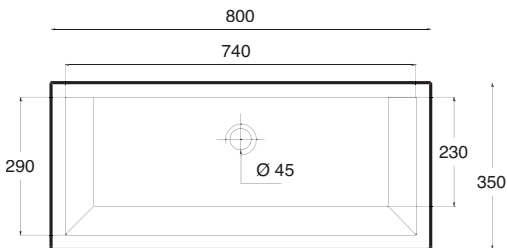

LAVABO SOTTOPIANO

UNDERCOUNTER WASHBASIN

**Art. LVSOT0E01A**

Lavabo One sottopiano cm.65x35  
One under plane washbasin cm.65x35

**one 80**

LAVABO SOTTOPIANO

UNDERCOUNTER WASHBASIN

**Art. LVSOT0E-002**

Lavabo One sottopiano cm.80x35  
One under plane washbasin cm.80x35