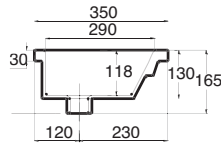

**one 80**

LAVABO INCASSO

FITTED WASHBASIN

**Art. LVSPROE-002**

Lavabo One cm.80x35  
One Washbasin cm.80x35

**Art. LVEL01A**

Lavabo Elba sottopiano cm.58  
Elba under plane washbasin cm.58

**one 65**

LAVABO SOTTOPIANO

UNDERCOUNTER WASHBASIN

**Art. LVSOT0E01A**

Lavabo One sottopiano cm.65x35  
One under plane washbasin cm.65x35

**one 80**

LAVABO SOTTOPIANO

UNDERCOUNTER WASHBASIN

**Art. LVSOT0E-002**