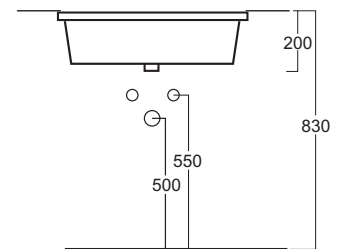

Art. LVWN-99

Lavabo Wender sottopiano cm.40x58
Wender under plane washbasin cm.40x58