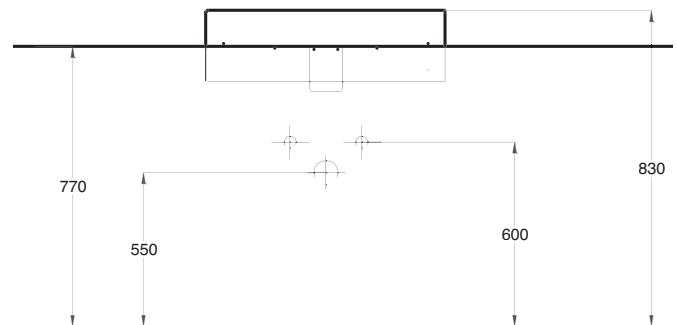

Art. LVMSQSC

Lavabo Mini squeak semincasso cm.40x40
Mini squeak semi fitted washbasin cm.40x40

squeak

LAVABO SEMINCASSO

SEMI FITTED WASHBASIN