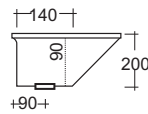

Art. LVWN-99

Lavabo Wender sottopiano cm.40x58
Wender under plane washbasin cm.40x58