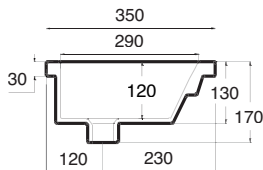

**one 80**

LAVABO INCASSO

FITTED WASHBASIN

**Art. LVSPROE-002**

Lavabo One cm.80x35  
One Washbasin cm.80x35

**Art. LVEL01A**

Lavabo Elba sottopiano cm.58  
Elba under plane washbasin cm.58

**one 65**

LAVABO SOTTOPIANO

UNDERCOUNTER WASHBASIN

**Art. LVSOT0E01A**

Lavabo One sottopiano cm.65x35  
One under plane washbasin cm.65x35

**one 80**

LAVABO SOTTOPIANO

UNDERCOUNTER WASHBASIN

**Art. LVSOT0E-002**

Lavabo One sottopiano cm.80x35  
One under plane washbasin cm.80x35