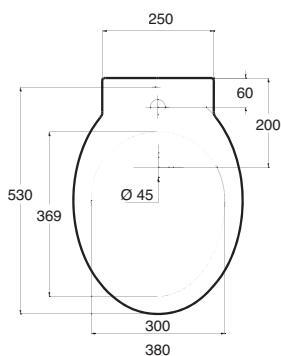

Art. BDTFY-001

Bidet terra Fly
Fly bidet

wc fly sospeso

VASO SOSPESO CON FISSAGGIO A SCOMPARSA

WALL HUNG WC WITH HIDDEN FIXING