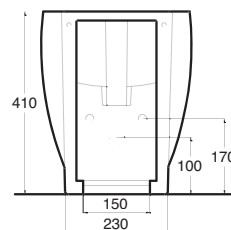

Art. BDTFY-001

Bidet terra Fly
Fly bidet

wc fly sospeso

VASO SOSPESO CON FISSAGGIO A SCOMPARSA

WALL HUNG WC WITH HIDDEN FIXING