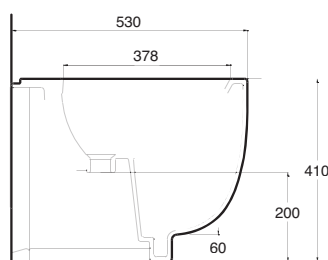

Art. BDTFY-001

Bidet terra Fly
Fly bidet

wc fly sospeso

VASO SOSPESO CON FISSAGGIO A SCOMPARSA

WALL HUNG WC WITH HIDDEN FIXING