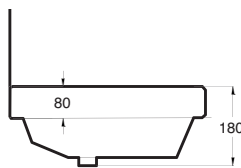

Art. LVBLL-01 Sx

Lavabo Bull cm.75x50 Sx
Bull washbasin cm.75x50 left

lavabo bull 100

LAVABO MONOFORO INSTALLABILE SOSPESO O AD
INCASSO INTEGRABILE CON
PORTASCIUGAMANO LATERALE IN
OTTONE CROMATO

SINGLE HOLE WASHBASIN CAN BE
INSTALLED WALL HUNG OR FITTED ON
AND CAN BE INTEGRATED WITH A
LATERAL CHROME BRASS TOWEL RAIL