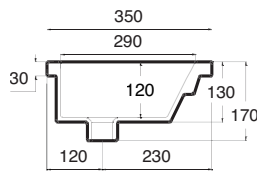

Art. LVSPROE-002

Lavabo One cm.80x35

One washbasin cm.80x35