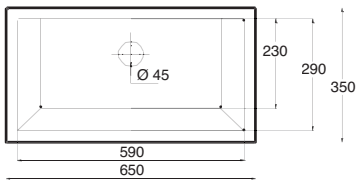

lavabo one 65

LAVABO INCASSO

FITTED WASHBASIN

Art. LVSPROE-001

Lavabo One cm.65x35

One washbasin cm.65x35

lavabo one 80

LAVABO INCASSO

FITTED WASHBASIN