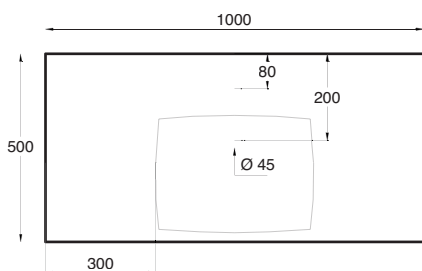

Art. LVBLL-02

Lavabo Bull cm.100x50
Bull washbasin cm.100x50