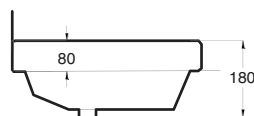

Art. LVBLL-02

Lavabo Bull cm.100x50
Bull washbasin cm.100x50