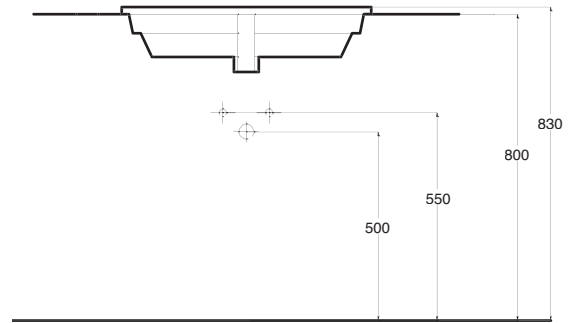

lavabo one 65

LAVABO INCASSO

FITTED WASHBASIN

Art. LVSPROE-001

Lavabo One cm.65x35

One washbasin cm.65x35

lavabo one 80

LAVABO INCASSO

FITTED WASHBASIN