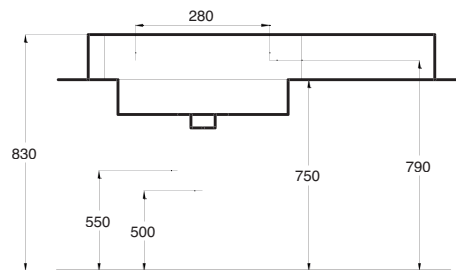

Art. LVBLL-01 Sx

Lavabo Bull cm.75x50 Sx
Bull washbasin cm.75x50 left

lavabo bull 100

LAVABO MONOFORO INSTALLABILE SOSPESO O AD
INCASSO INTEGRABILE CON
PORTASCIUGAMANO LATERALE IN
OTTONE CROMATO

SINGLE HOLE WASHBASIN CAN BE
INSTALLED WALL HUNG OR FITTED ON
AND CAN BE INTEGRATED WITH A
LATERAL CHROME BRASS TOWEL RAIL