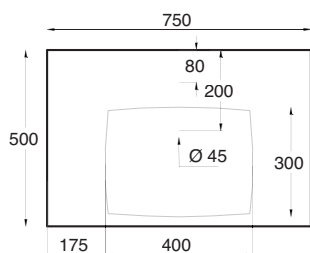

Art. LVBLL-01

Lavabo Bull cm.75x50
Bull washbasin cm.75x50