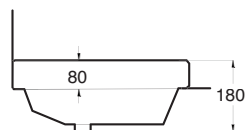

Art. LVBLL-01

Lavabo Bull cm.75x50
Bull washbasin cm.75x50