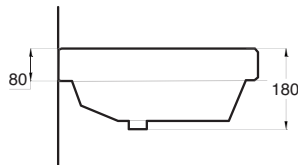

lavabo bull 75dx

LAVABO MONOFORO CON PIANO D'APPOGGIO DESTRO
INSTALLABILE SOSPESO O AD INCASSO INTEGRABILE CON
PORTASCIUGAMANO LATERALE
IN OTTONE CROMATO

SINGLE HOLE RIGHT SIDE COUNTER
WASHBASIN CAN BE INSTALLED WALL HUNG
OR FITTED ON AND CAN BE INTEGRATED WITH A
LATERAL CHROME BRASS TOWEL RAIL

Art. LVBLL-01 Dx

Lavabo Bull cm.75x50 Dx
Bull washbasin cm.75x50 right

lavabo bull 75sx

LAVABO MONOFORO CON PIANO
D'APPOGGIO SINISTRO INSTALLABILE SOSPESO O AD
INCASSO INTEGRABILE CON PORTASCIUGAMANO LATERALE
IN OTTONE CROMATO

SINGLE HOLE LEFT SIDE COUNTER
WASHBASIN CAN BE INSTALLED
WALL HUNG OR FITTED ON AND CAN BE
INTEGRATED WITH A LATERAL CHROME BRASS TOWEL RAIL