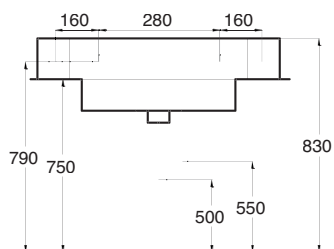

Art. LVBLL-01

Lavabo Bull cm.75x50
Bull washbasin cm.75x50