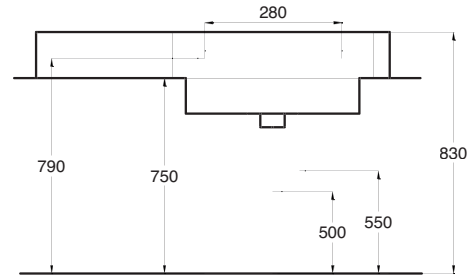

lavabo bull 75dx

LAVABO MONOFORO CON PIANO D'APPOGGIO DESTRO
INSTALLABILE SOSPESO O AD INCASSO INTEGRABILE CON
PORTASCIUGAMANO LATERALE
IN OTTONE CROMATO

SINGLE HOLE RIGHT SIDE COUNTER
WASHBASIN CAN BE INSTALLED WALL HUNG
OR FITTED ON AND CAN BE INTEGRATED WITH A
LATERAL CHROME BRASS TOWEL RAIL

Art. LVBLL-01 Dx

Lavabo Bull cm.75x50 Dx
Bull washbasin cm.75x50 right

lavabo bull 75sx

LAVABO MONOFORO CON PIANO
D'APPOGGIO SINISTRO INSTALLABILE SOSPESO O AD
INCASSO INTEGRABILE CON PORTASCIUGAMANO LATERALE
IN OTTONE CROMATO

SINGLE HOLE LEFT SIDE COUNTER
WASHBASIN CAN BE INSTALLED
WALL HUNG OR FITTED ON AND CAN BE
INTEGRATED WITH A LATERAL CHROME BRASS TOWEL RAIL