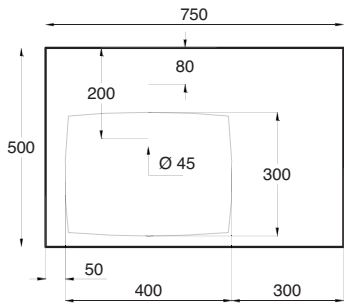

lavabo bull 75dx

LAVABO MONOFORO CON PIANO D'APPOGGIO DESTRO
INSTALLABILE SOSPESO O AD INCASSO INTEGRABILE CON
PORTASCIUGAMANO LATERALE
IN OTTONE CROMATO

SINGLE HOLE RIGHT SIDE COUNTER
WASHBASIN CAN BE INSTALLED WALL HUNG
OR FITTED ON AND CAN BE INTEGRATED WITH A
LATERAL CHROME BRASS TOWEL RAIL

Art. LVBLL-01 Dx

Lavabo Bull cm.75x50 Dx
Bull washbasin cm.75x50 right

lavabo bull 75sx

LAVABO MONOFORO CON PIANO
D'APPOGGIO SINISTRO INSTALLABILE SOSPESO O AD
INCASSO INTEGRABILE CON PORTASCIUGAMANO LATERALE
IN OTTONE CROMATO

SINGLE HOLE LEFT SIDE COUNTER
WASHBASIN CAN BE INSTALLED
WALL HUNG OR FITTED ON AND CAN BE
INTEGRATED WITH A LATERAL CHROME BRASS TOWEL RAIL