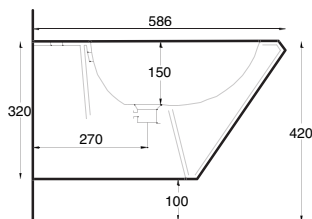

WALL HUNG WC WITH
HIDDEN FIXING

Art. VBS-006
Vaso Basic sospeso
Basic wall hung wc

bidet basic sospeso

BIDET SOSPESO MONOFORO
CON FISSAGGIO A SCOMPARSA

WALL HUNG SINGLE HOLE BIDET
WITH HIDDEN FIXING

Art. BBS-005