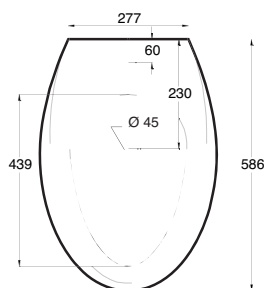

WALL HUNG WC WITH
HIDDEN FIXING

Art. VBS-006
Vaso Basic sospeso
Basic wall hung wc

bidet basic sospeso

BIDET SOSPESO MONOFORO
CON FISSAGGIO A SCOMPARSA

WALL HUNG SINGLE HOLE BIDET
WITH HIDDEN FIXING

Art. BBS-005