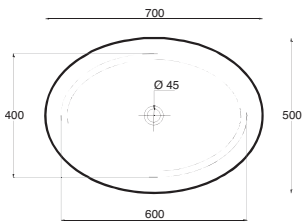

Art. LF70-002

Lavabo Flat cm.70
Flat washbasin cm.70

lavabo dom

LAVABO INSTALLABILE ESCLUSIVAMENTE AD APPOGGIO SENZA TROPPOPIENO

WASHBASIN TO BE INSTALLED EXCLUSIVELY SITTED ON, WITHOUT OVERFLOW