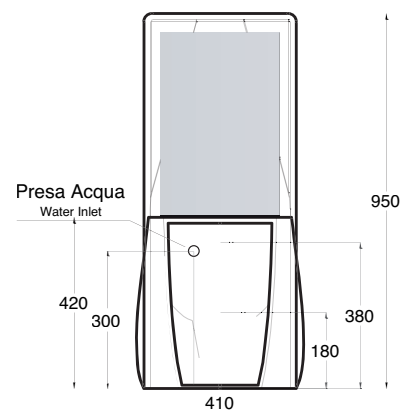

It is an evolution of dom washbasin. its characteristic is that it can be placed in every point of bathroom.

wc basic

VASO CON SCARICO A PARETE
TRASFORMABILE A PAVIMENTO
TRAMITE CURVA TECNICA

FREE STANDING WC WITH WALL TRAP
CHANGEABLE INTO FLOOR TRAP
BY TECHNICAL BEND

Art. VBT-009
Vaso Basic terra
Basic floor wc

bidet basic

BIDET MONOFORO A TERRA
FREE STANDING SINGLE HOLE BIDET

Art. BBT-008
Bidet Basic terra
Basic floor bidet

wc basic sospeso

VASO SOSPESO CON FISSAGGIO
A SCOMPARSA

WALL HUNG WC WITH
HIDDEN FIXING

Art. VBS-006
Vaso Basic sospeso
Basic wall hung wc

bidet basic sospeso

BIDET SOSPESO MONOFORO
CON FISSAGGIO A SCOMPARSA

WALL HUNG SINGLE HOLE BIDET
WITH HIDDEN FIXING

Art. BBS-005

Bidet Basic sospeso
Basic wall hung bidet

DISPONIBILE DA MAGGIO 2010

vaso + cassetta monoblocco basic

VASO A TERRA + CASSETTA MONOBLOCCO

FREE STANDING WC + FREE STANDING CISTERN

Art. VBT-009

Vaso Basic a terra
Basic free standing Wc