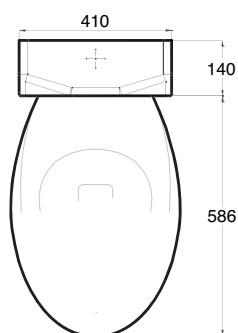

Art. VBT-009

Vaso Basic a terra
Basic free standing Wc

Art. CMBL

Cassetta monoblocco completa di batteria di scarico doppio flusso
free standing cistern provided with discharge double-flush system

coprivaso basic

Art. CW-007

Coprivaso avvolgente in termoisolante
Wrapping thermosetting seat&cover

Art. CWF-007

Coprivaso soft close
Soft-close seat&cover

Colori coprivaso/Seat colors:

- NL Nero Lucido/Black
- MB Nero Matt/ Matt Black
- MW Bianco Matt/ Matt White

accessori

Art. COMP-01

Sistema universale ad L per sanitari sospesi
Universal premounted L-shaped fixing system for wall hung wc or bidet

Art. COMP-02

Curva tecnica con fissaggio a parete
Pipe elbow with wall fixing

Art. COMP-03

Tubo in plastica x scarico parete
Straight pipe for wall waste

Art. COMP-04

Protezione e guarnizione antirumore
Acoustic and crash protection for sanitaryware