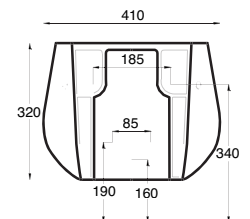

WALL HUNG WC WITH
HIDDEN FIXING

Art. VBS-006
Vaso Basic sospeso
Basic wall hung wc

bidet basic sospeso

BIDET SOSPESO MONOFORO
CON FISSAGGIO A SCOMPARSA

WALL HUNG SINGLE HOLE BIDET
WITH HIDDEN FIXING

Art. BBS-005